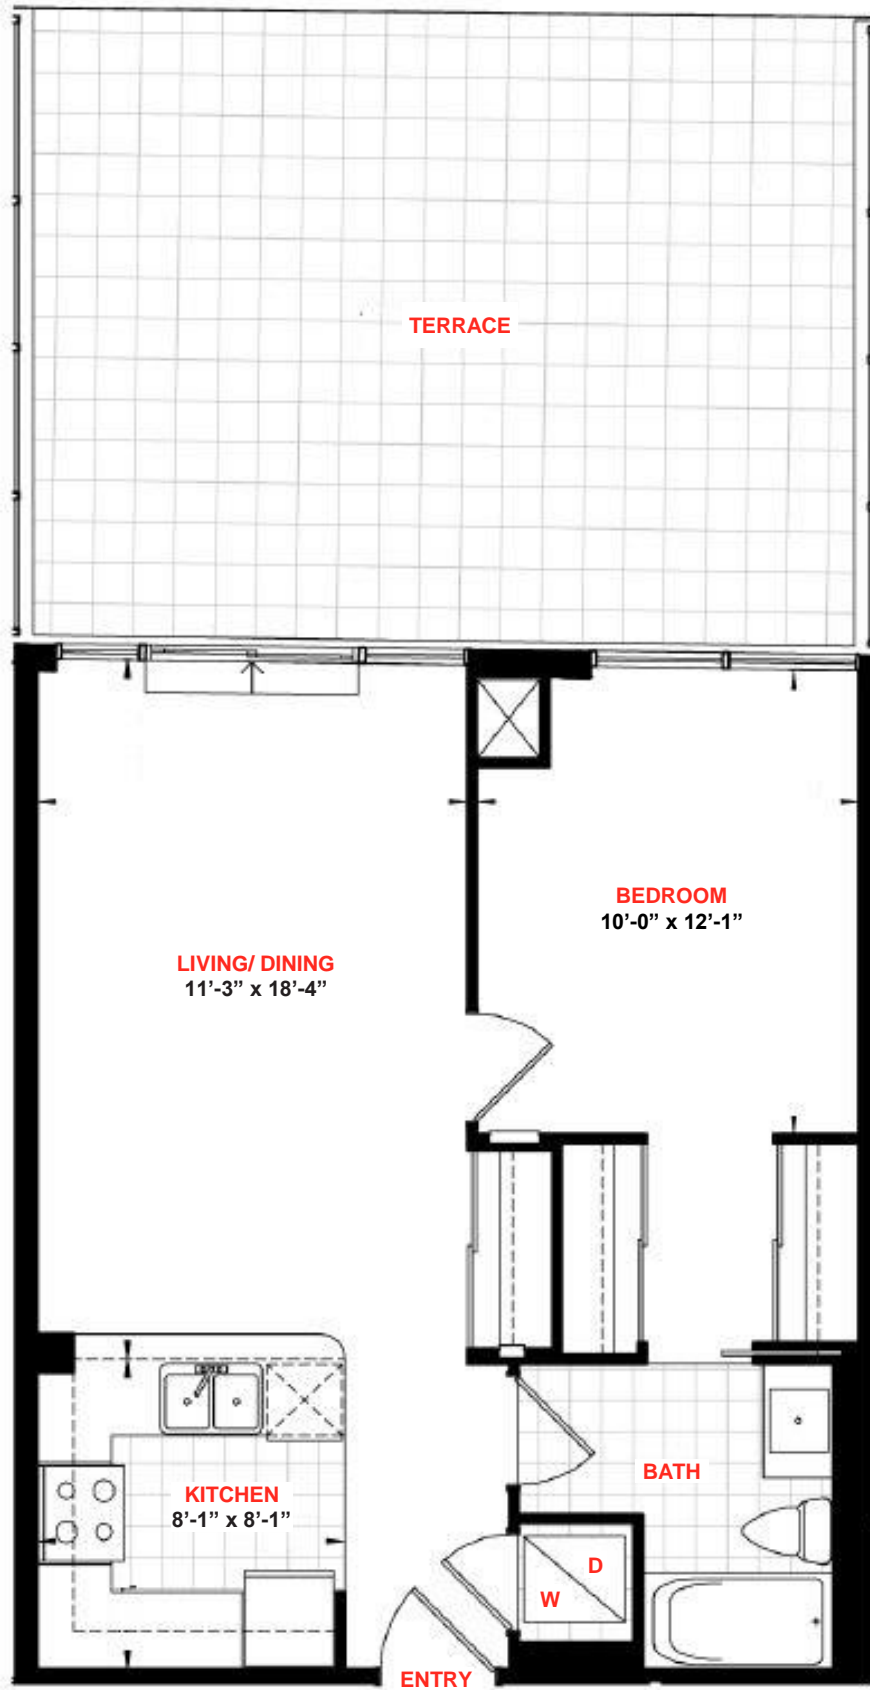

SUITE 303

ONE BEDROOM

Suite Area: 605 sq.ft.

Terrace: 364 sq.ft.

Total Area: 969 sq.ft.

Grand Park Drive

Webb Drive

3RD FLOOR